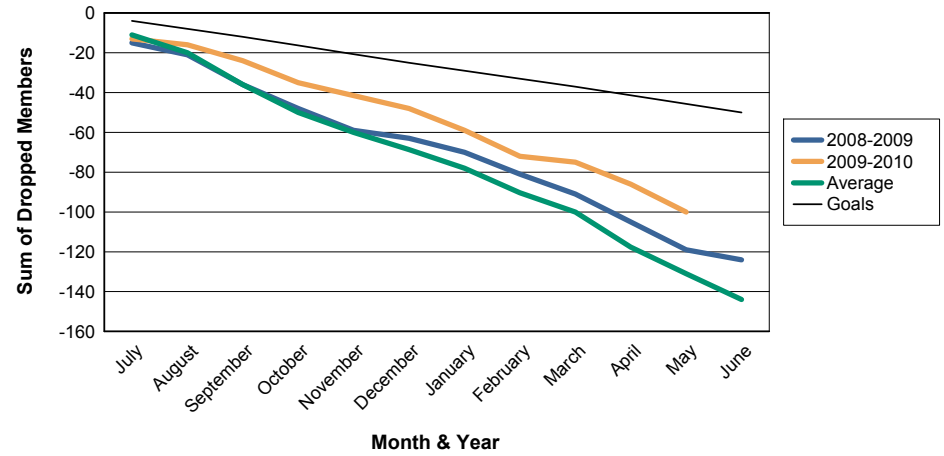

For District 13 J

Sum of Charter Members/ Month & Year

For District 13 J

3 Year Comparisons for GMT Constitutional Area 1

By GMT District

As of May 2010

Sum of New Members/ Month & Year

For District 13 J

Sum of Dropped Members/ Month & Year

For District 13 J

Sum of Net Members/ Month & Year

For District 13 J