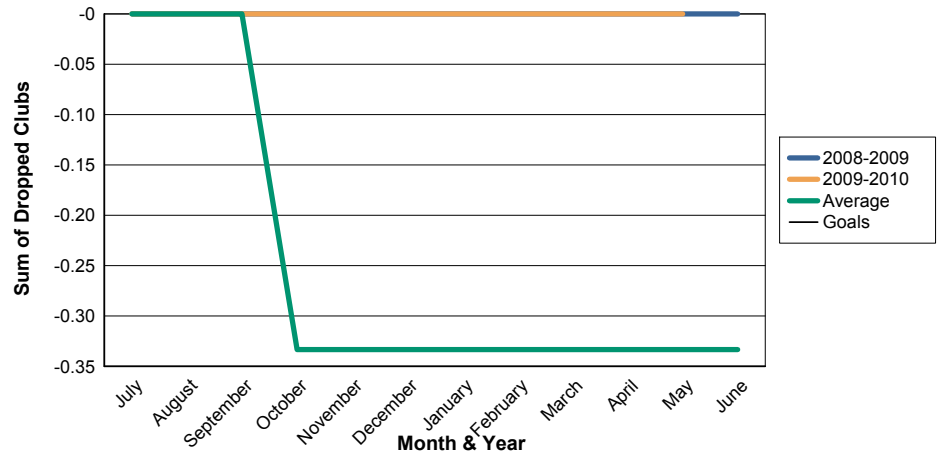

3 Year Comparisons for GMT Constitutional Area 1

By GMT District

As of May 2010

Sum of New Clubs/ Month & Year

For District 13 J

Sum of Dropped Clubs/ Month & Year

For District 13 J

Sum of Net Clubs/ Month & Year