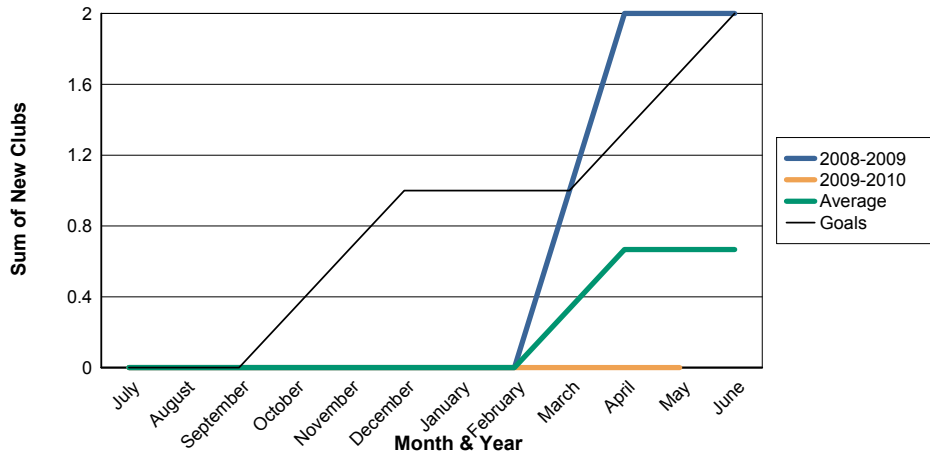

3 Year Comparisons for GMT Constitutional Area 1

By GMT District

As of May 2010

Sum of New Clubs/ Month & Year

For District 13 J

Sum of Dropped Clubs/ Month & Year

For District 13 J

Sum of Net Clubs/ Month & Year