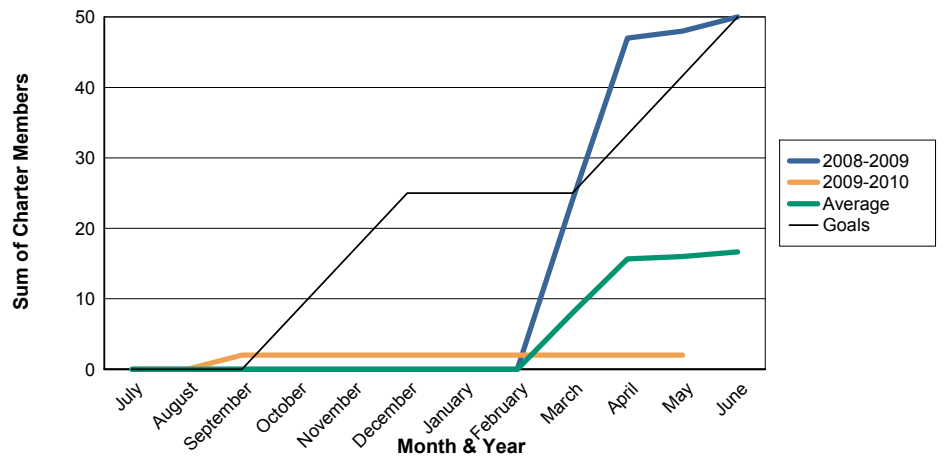

Sum of Charter Members/ Month & Year

For District 13 J