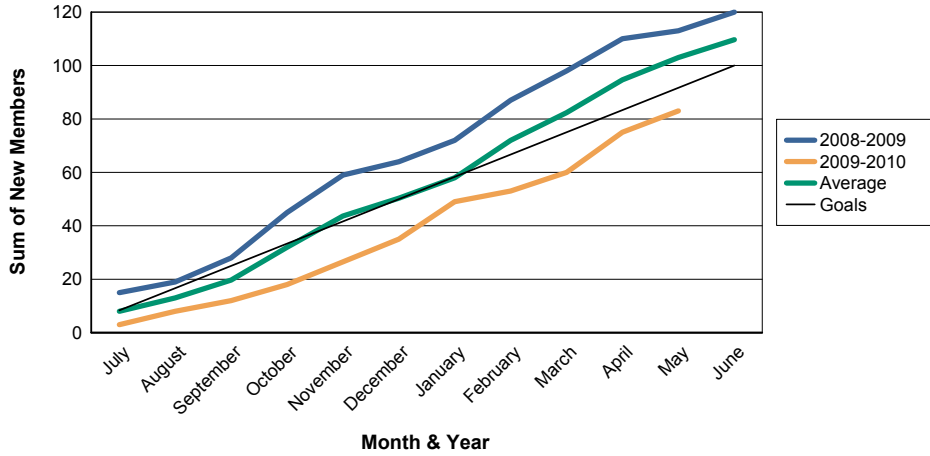

3 Year Comparisons for GMT Constitutional Area 1

By GMT District

As of May 2010

Sum of New Clubs/ Month & Year

For District 13 J

Sum of Dropped Clubs/ Month & Year

For District 13 J

Sum of Net Clubs/ Month & Year

For District 13 J

Sum of Charter Members/ Month & Year

For District 13 J

3 Year Comparisons for GMT Constitutional Area 1

By GMT District

As of May 2010

Sum of New Members/ Month & Year

For District 13 J