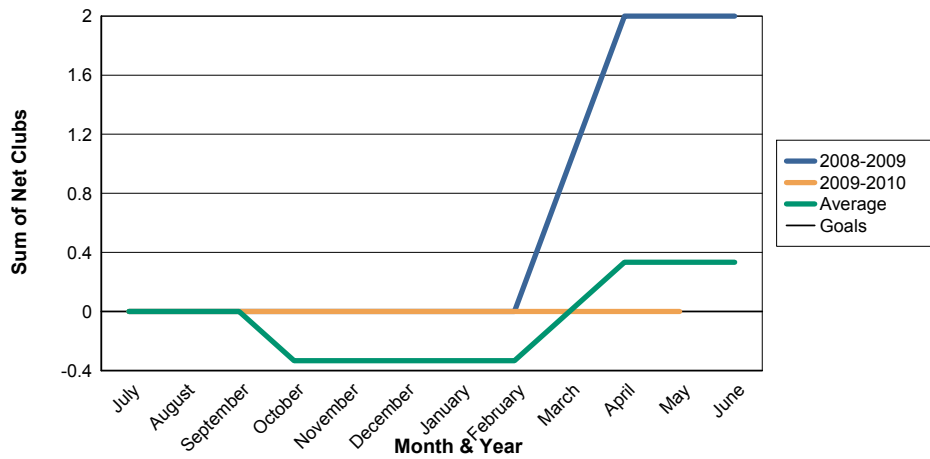

Sum of Net Clubs/ Month & Year

For District 13 J